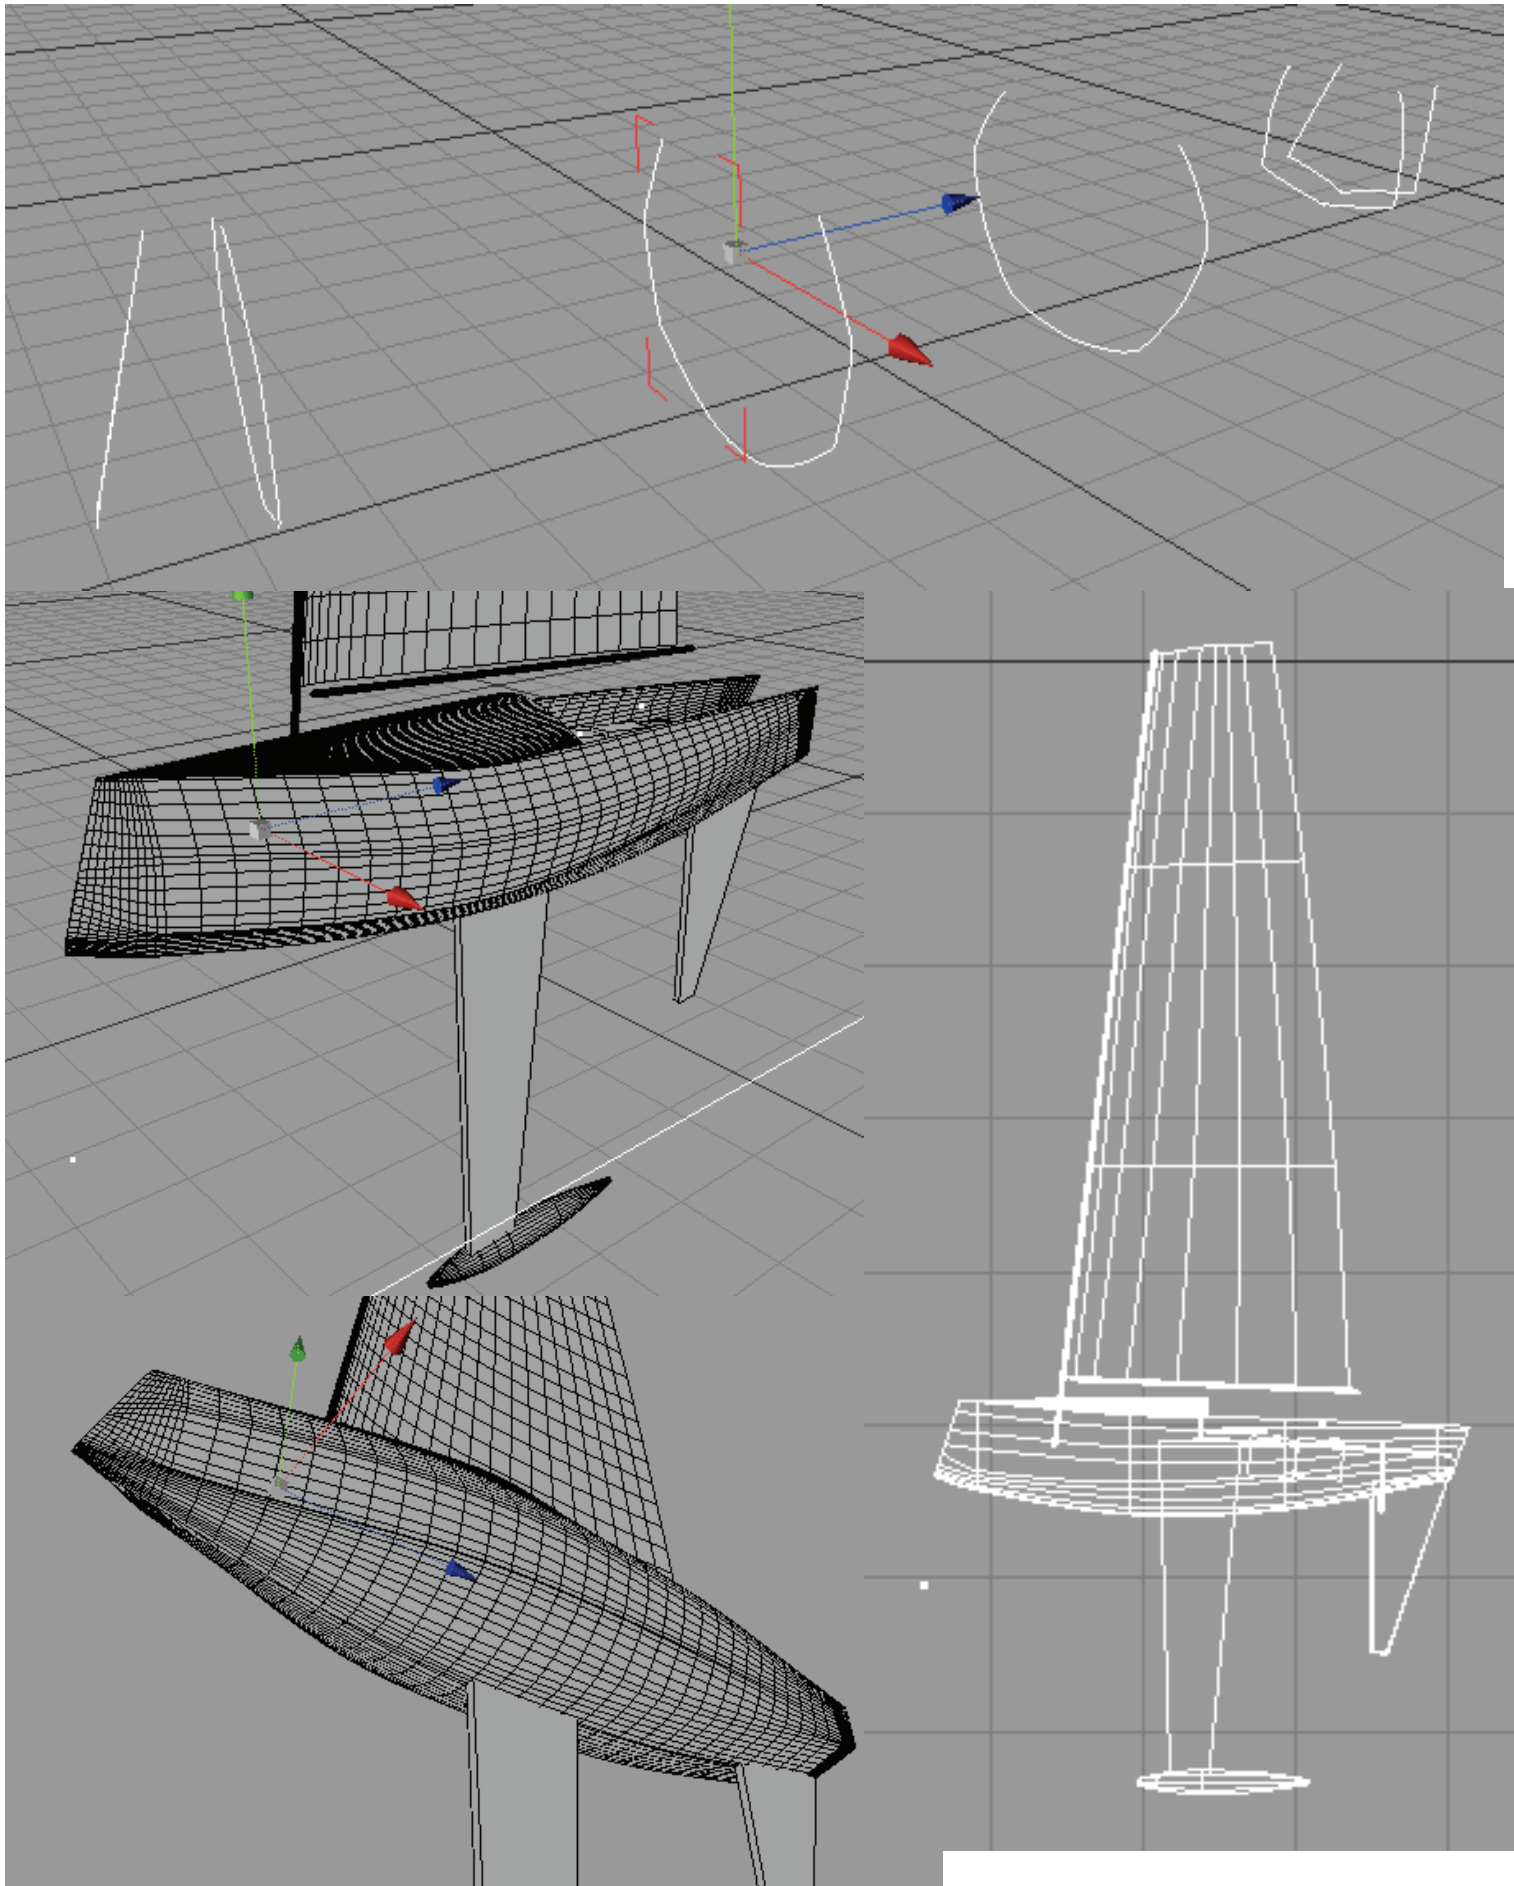

RacingSparrow - RS Footy - 360mm length, 88mm beam - double diagonal design

not to scale - layout diagram only

RacingSparrow - RS Footy - 360mm length, 88mm beam - double diagonal design

this box should measure
50 x 25mm when printing

5mm backbone - 3mm bulkheads

RacingSparrow - RS Footy - 360mm length, 88mm beam - double diagonal design