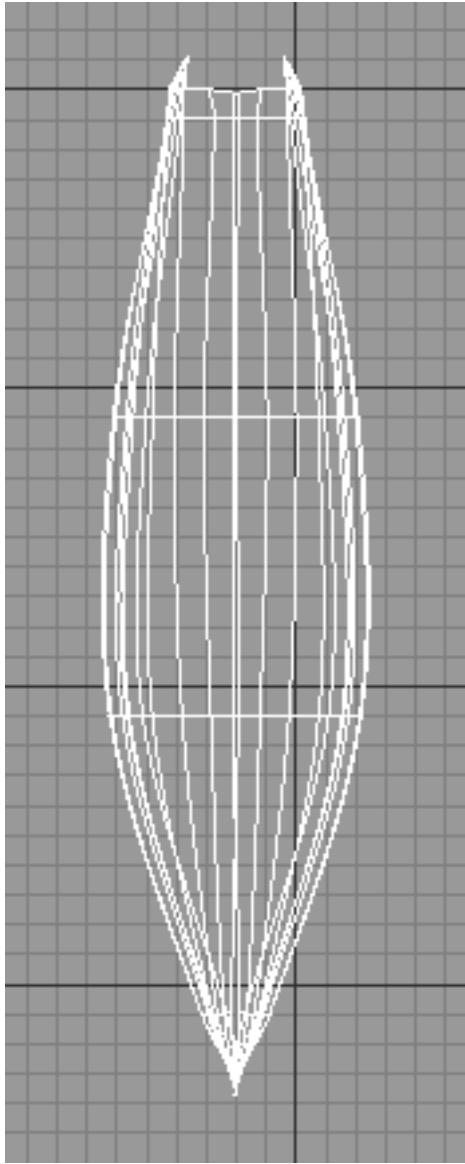

RacingSparrow - RS Footy - 360mm length, 88mm beam - double diagonal design

not to scale - layout diagram only

RacingSparrow - RS Footy - 360mm length, 88mm beam - double diagonal design

this box should measure
50 x 25mm when printing

5mm backbone - 3mm bulkheads

RacingSparrow - RS Footy - 360mm length, 88mm beam - double diagonal design